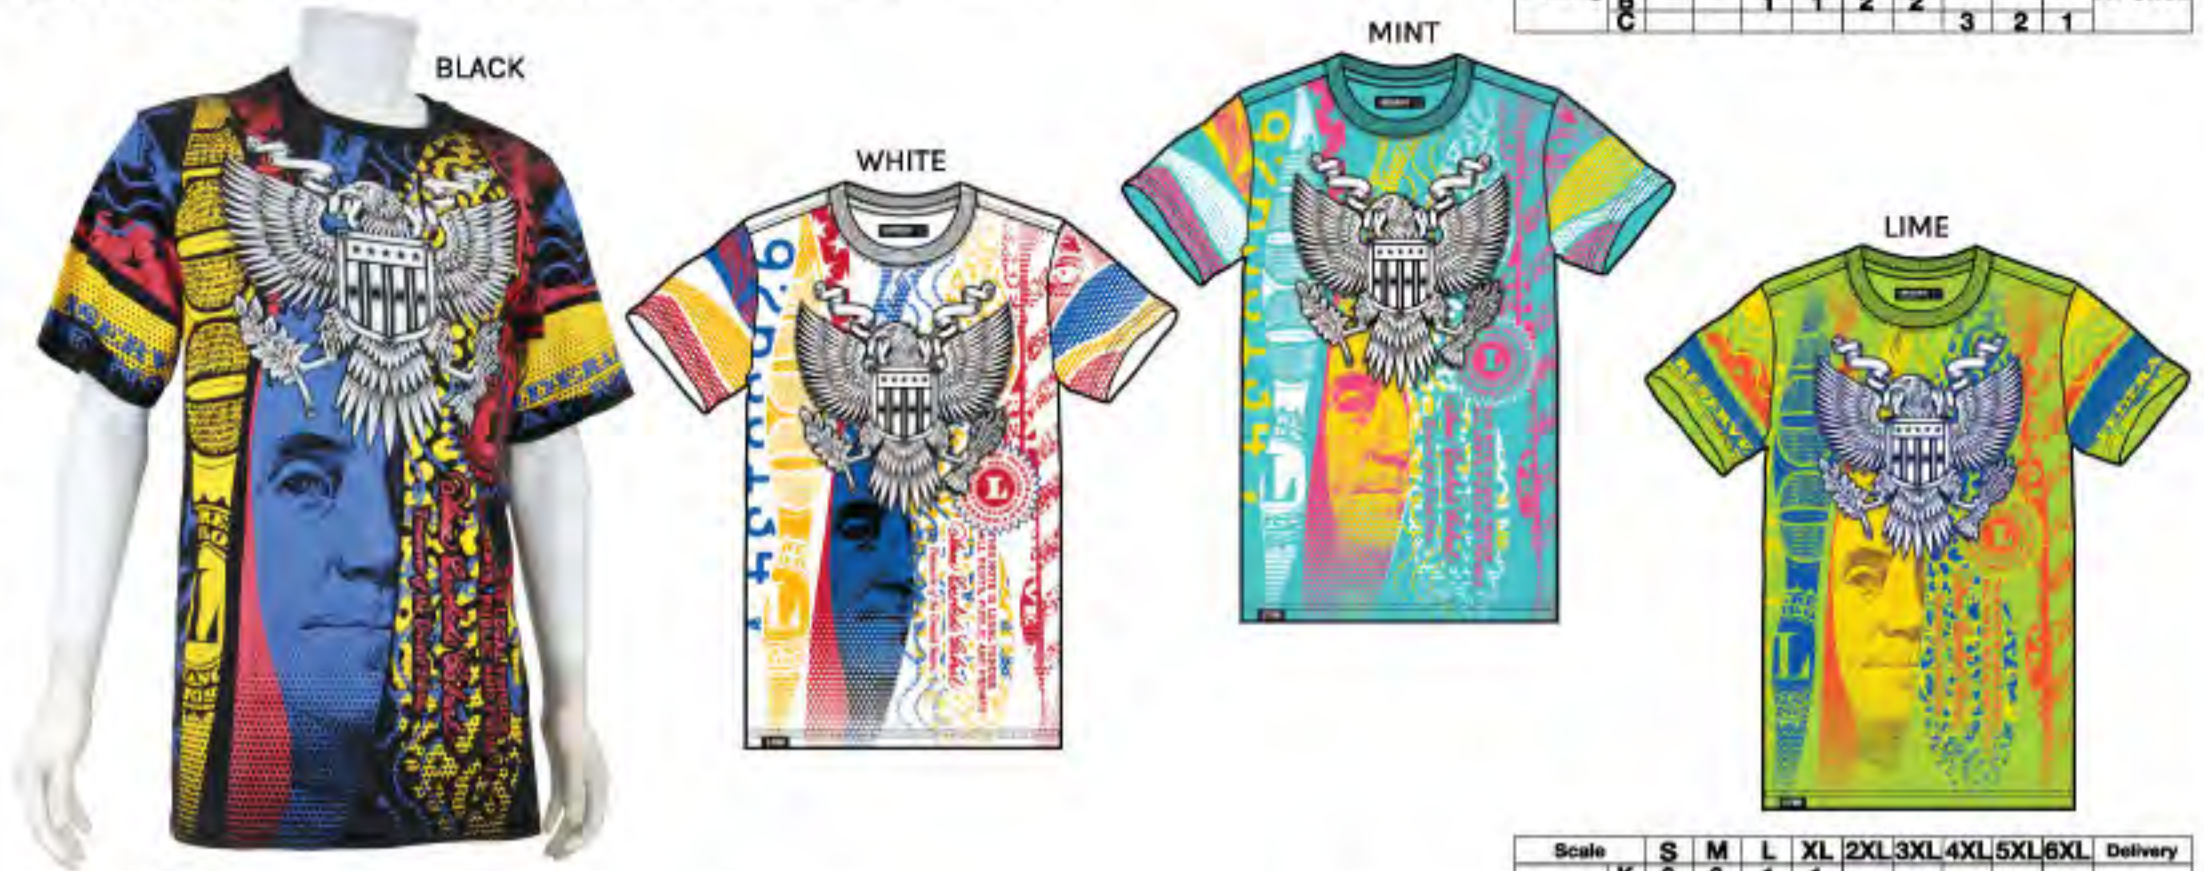

1KT245 'MONEY & EAGLE' PRINTED GRAPHIC T-SHIRTS

Scale	S	M	L	XL	2XL	3XL	4XL	5XL	6XL	Delivery
Packing	K	2	1	1	1	1	1	1	1	AT ONCE
	A	1	2	2	2	2	2	2	2	
	B	1	1	1	2	2	3	2	1	

Scale	S	M	L	XL	2XL	3XL	4XL	5XL	6XL	Delivery
Packing	K	2	1	1	1	1	1	1	1	AT ONCE
	A	1	2	2	2	2	2	2	2	
	B	1	1	1	2	2	3	2	1