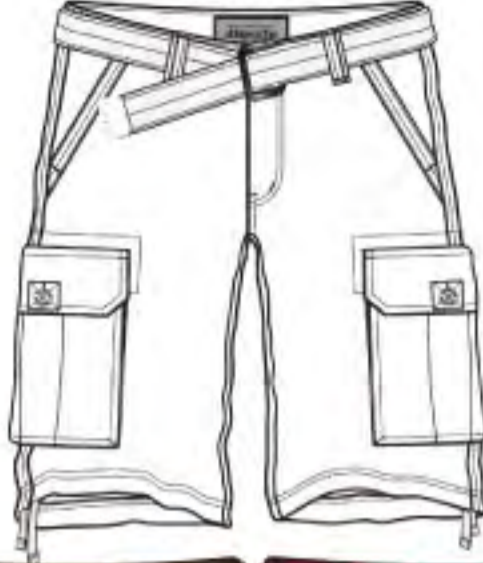

9AP30 WASHED CARGO SHORTS W/BELT - INSEAM 13"

Scale	30	32	34	36	38	40	42	44	Delivery
Packing S	2	3	3	2	1	1			AT ONCE
W	1	2	2	2	2	2	1		

WHITE

ABLANCHE