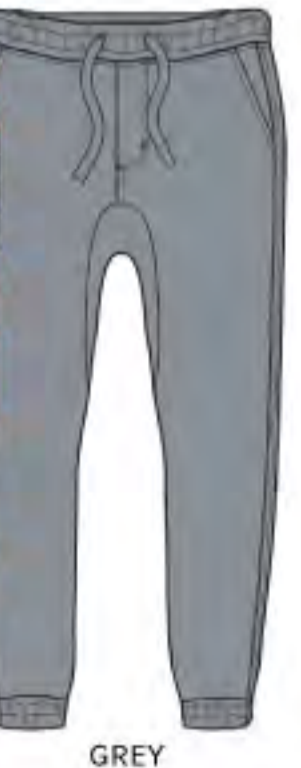

GREY

9JP11 NON STRETCH TWILL JOGGER PANTS

Scale	S	M	L	XL	2XL	3XL	Delivery
Packing H	2	4	4	2			AT ONCE
Packing A		2	4	4	2		
Packing B			2	2	4	4