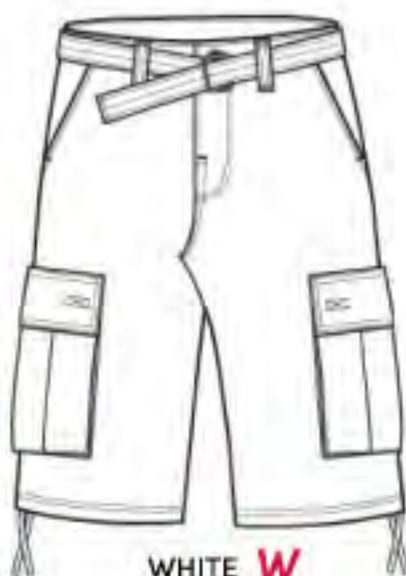

**8RD58** HEAVY TWILL SHORTS - INSEAM 14"

Scale		32	34	36	38	40	42	44
Packing	Z	2	2	2	2	2	1	1

PINK CAMO **W/Y**

LIME CAMO **W/Y**

WHITE **W**

GREY **Z**