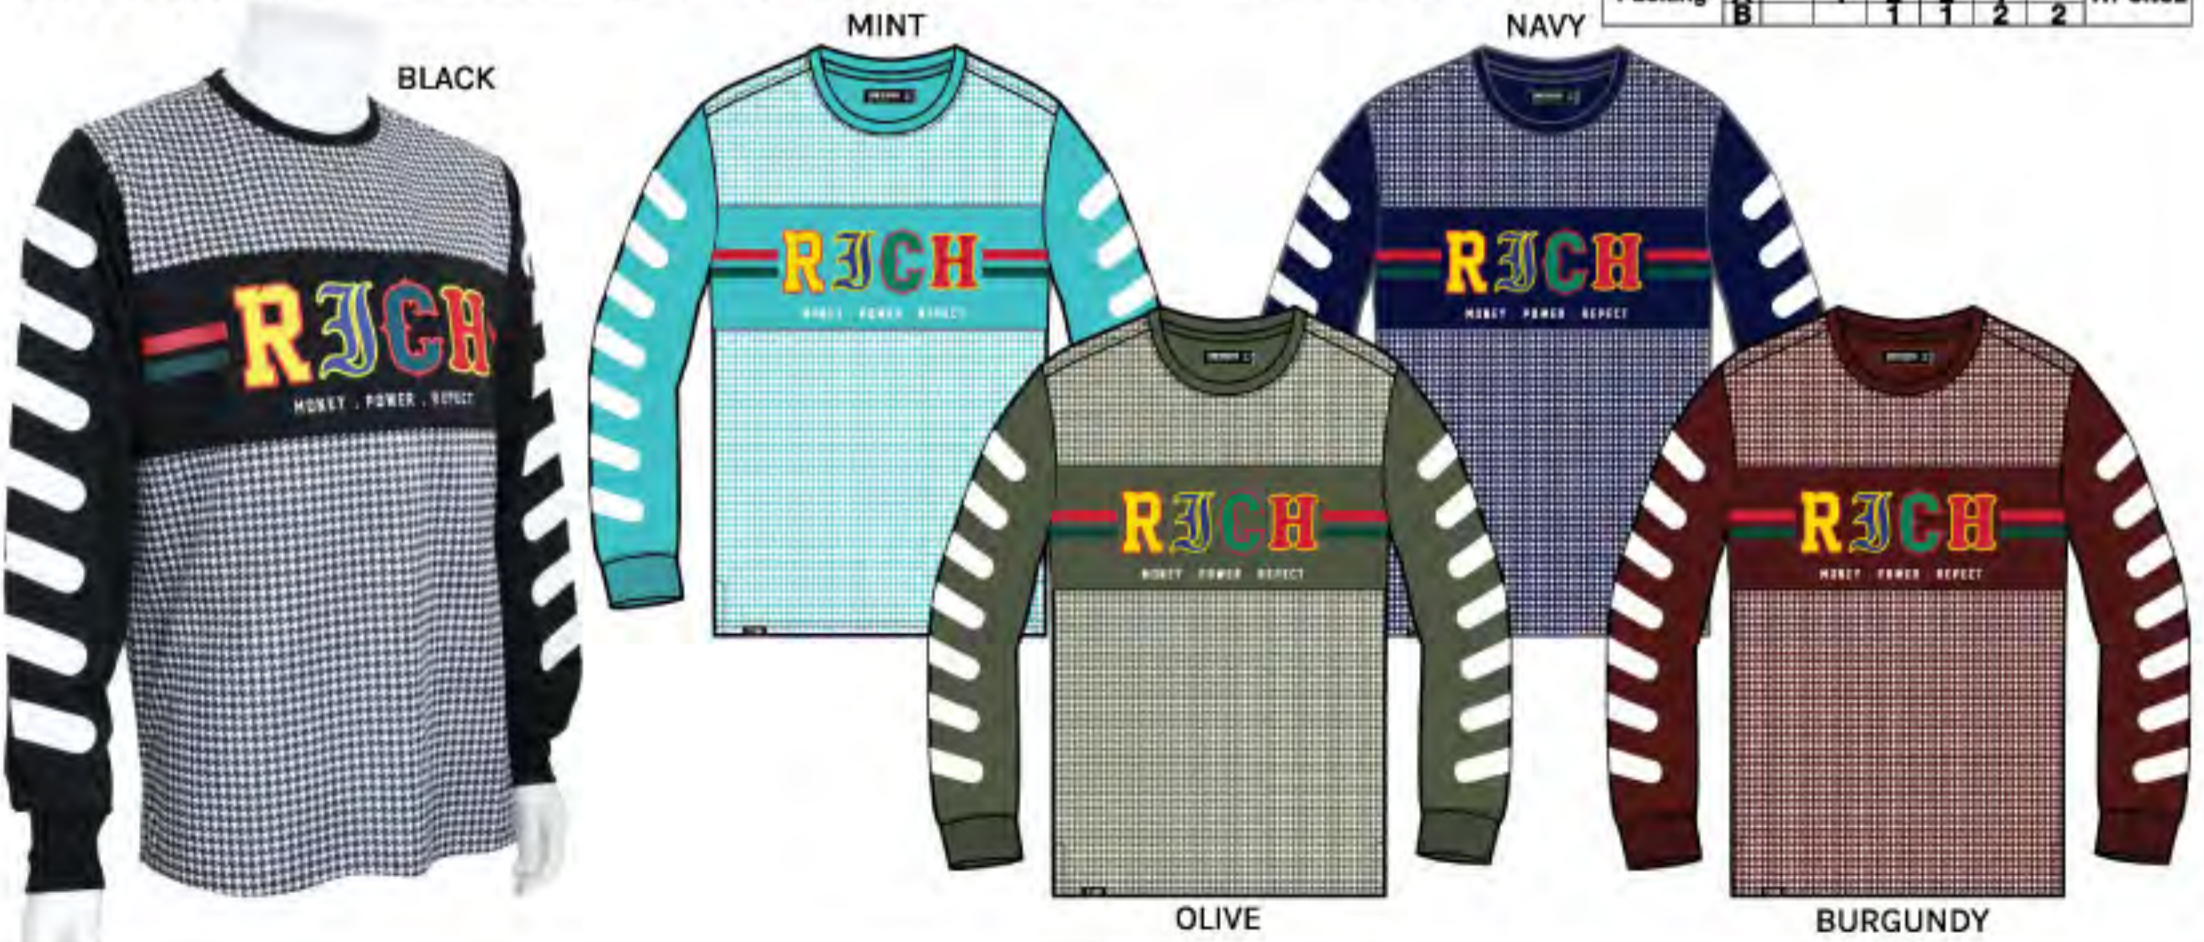

1KT186 'RICH' MULTI COLOR LETTER APPLIQUE HOUNDTOOTH PRINTED L/S JERSEY

Scale	S	M	L	XL	2XL	3XL	Delivery
Packing	K	2	1	1			AT ONCE
	A	1	2	2	1		
	B		1	1	2	2