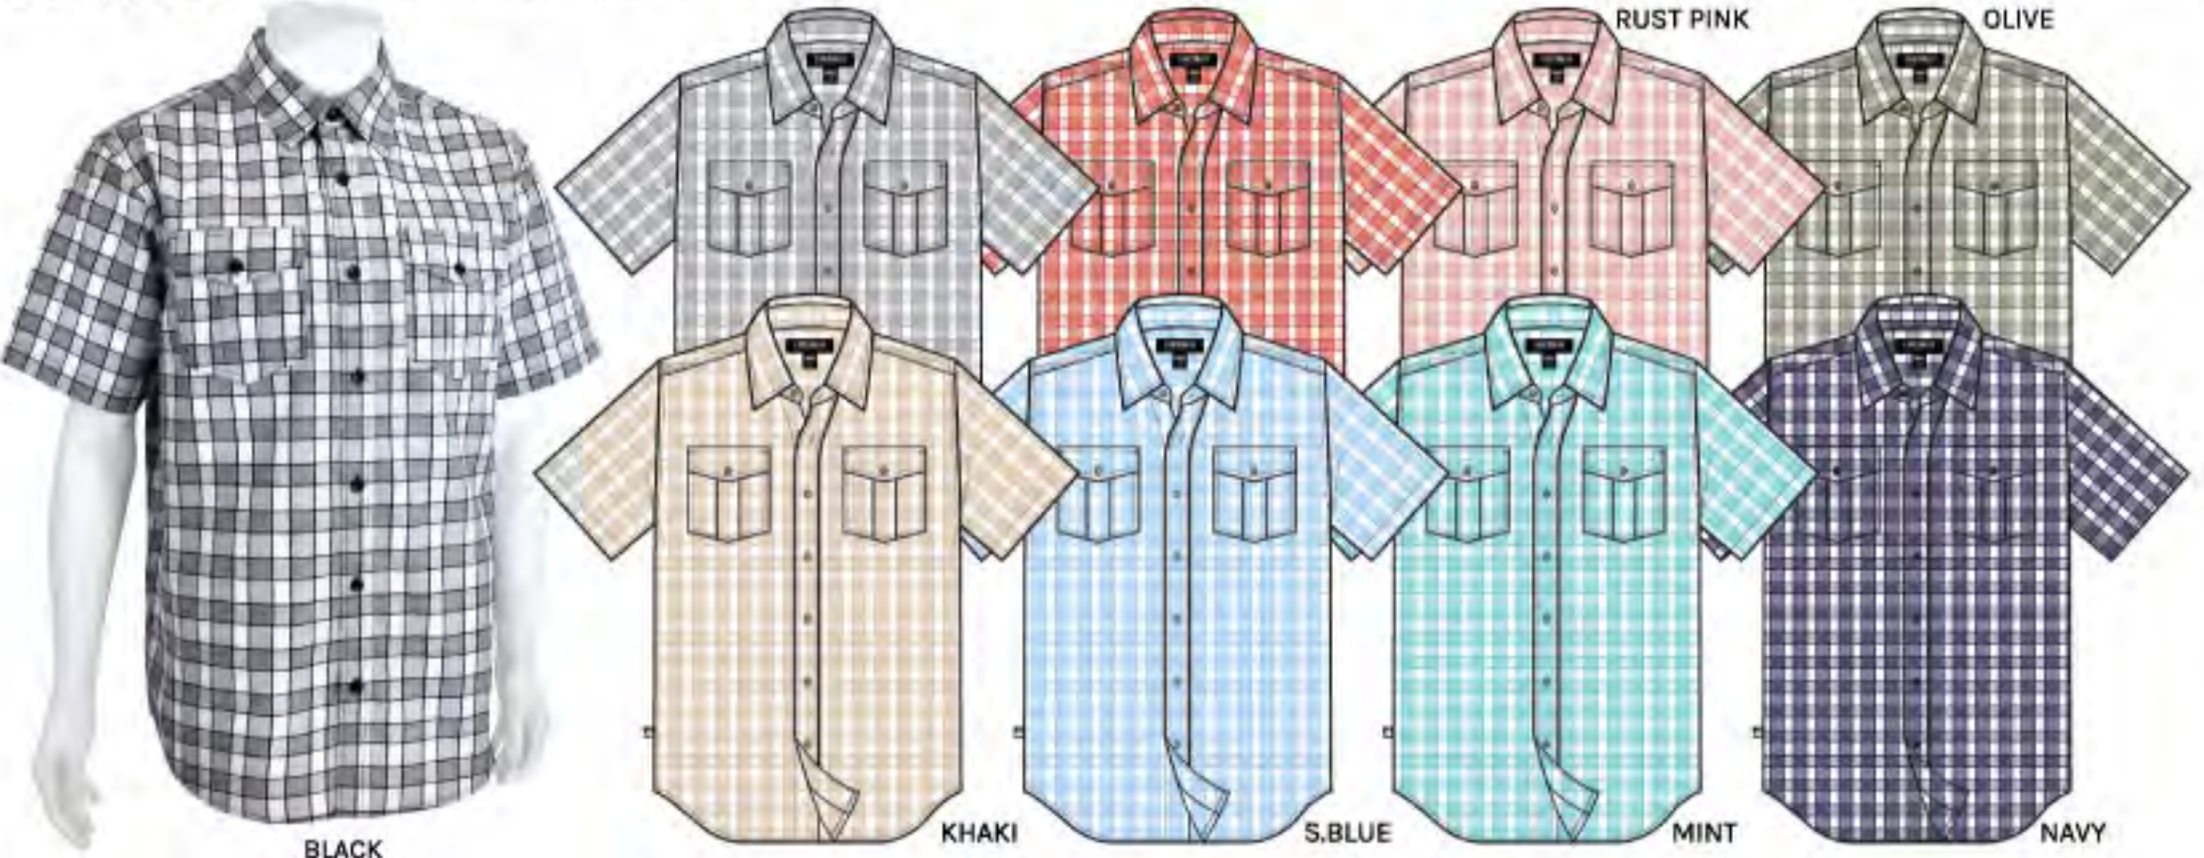

8AS211 Y.D. PLAID S/SL WOVEN SHIRTS

Scale	M	L	XL	2XL	3XL	4XL	5XL	6XL	Delivery
Packing	A	2	2	1					AT ONCE
	B	1	1	2	2				
	G					2	2	2